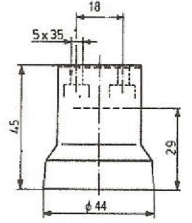

Üniversal Duylar / Insertable one Piece Porcelain Lampholders

Yekpare porselen gövdeli, M3 vida, M10x1 nipel ve L ayakla bağlantılı yapılabilir. Ayrıca M10x1 kavrama rekoru ile armatürde bağlanabilir.
One-piece, M3 screw, M10x1 Nipple and L-Mounting part cable-lead-in on the rear.

Vida tespit delikli	2xM3 Vida / Screw	31.1502.00	10	0,70
Nipel Adaptörlü	M10x1 Flanş / Nipple	31.1502.10	10	0,85
L ayaklı	L ayaklı / With L part	31.1502.20	10	0,75

L Ayak Bağlantı Şekilleri