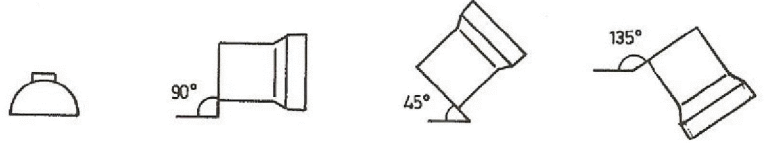

L Ayak Bağlantı Şekilleri