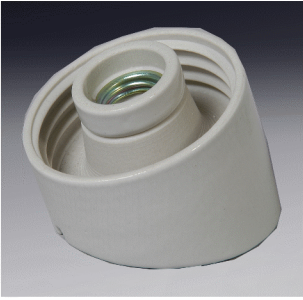

Tavan Glob Duyu / Standard Ceiling Lighting Fitting

Beyaz porselen, üç parçalı , cam dış ölçüsü Gg 74.5 ve 84.5 mm olan tüm camlara uygun, damlayan suya karşı korumalı. Koruma sınıfı IP 41.

White porcelain, three pieces, fitting for globe and cylindrical opal glasses with thread dimensions Gg 74.5 and Gg 84.5 mm . IP 41.

White porcelain, three pieces, fitting for globe and cylindrical opal glasses with thread dimensions Gg 74.5 and Gg 84.5 mm . IP 41.

60W Gg 84,5	2xVida / 2xScrew	31.3065.00	8	3,2
-------------	------------------	------------	---	-----